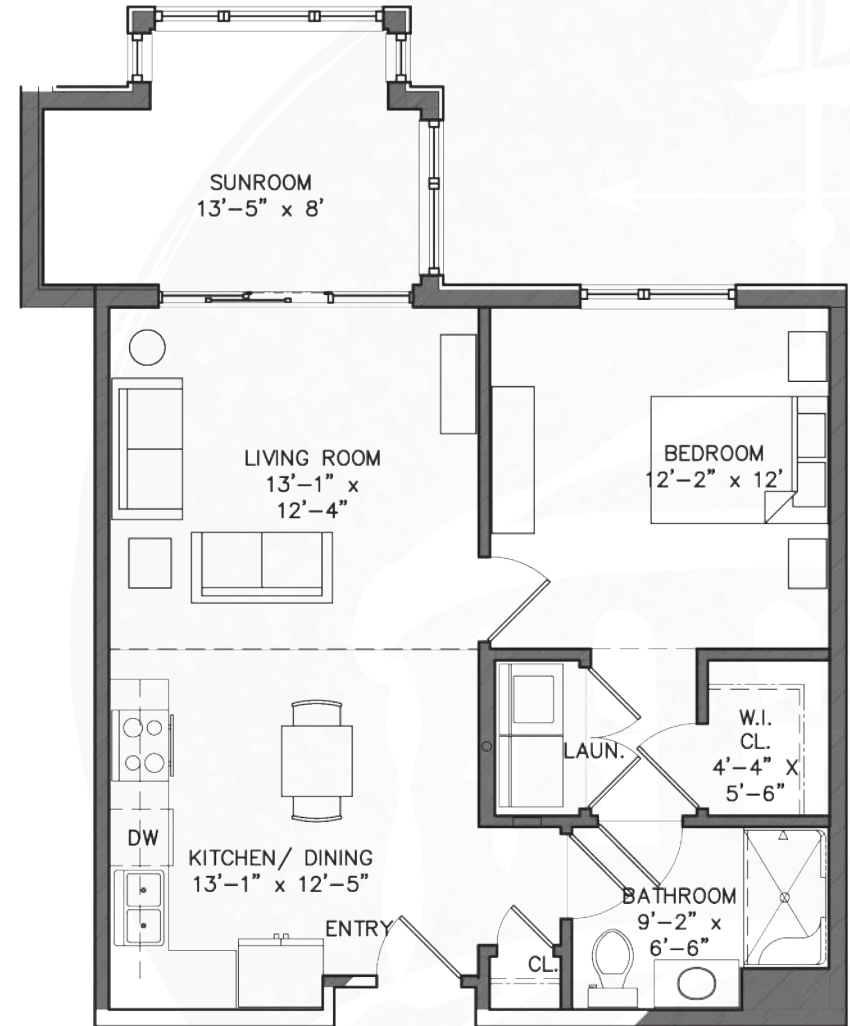

THE LODGE

at Truitt Homestead

FLOOR PLANS

One Bedroom Deluxe - Type 1 (Sunroom - 127 SF) **SF: 676**
Room Number 215, 217, 315, 319

HIGHLIGHTS

Sunroom in lieu of balcony adds additional square footage. L-shaped kitchen with room for dining set.

All square footages and renderings are approximations and subject to change without notice. Schematics may change during construction.

36233 Farm Lane, Rehoboth Beach, DE 19971

302-232-6372

team@truittlodge.com