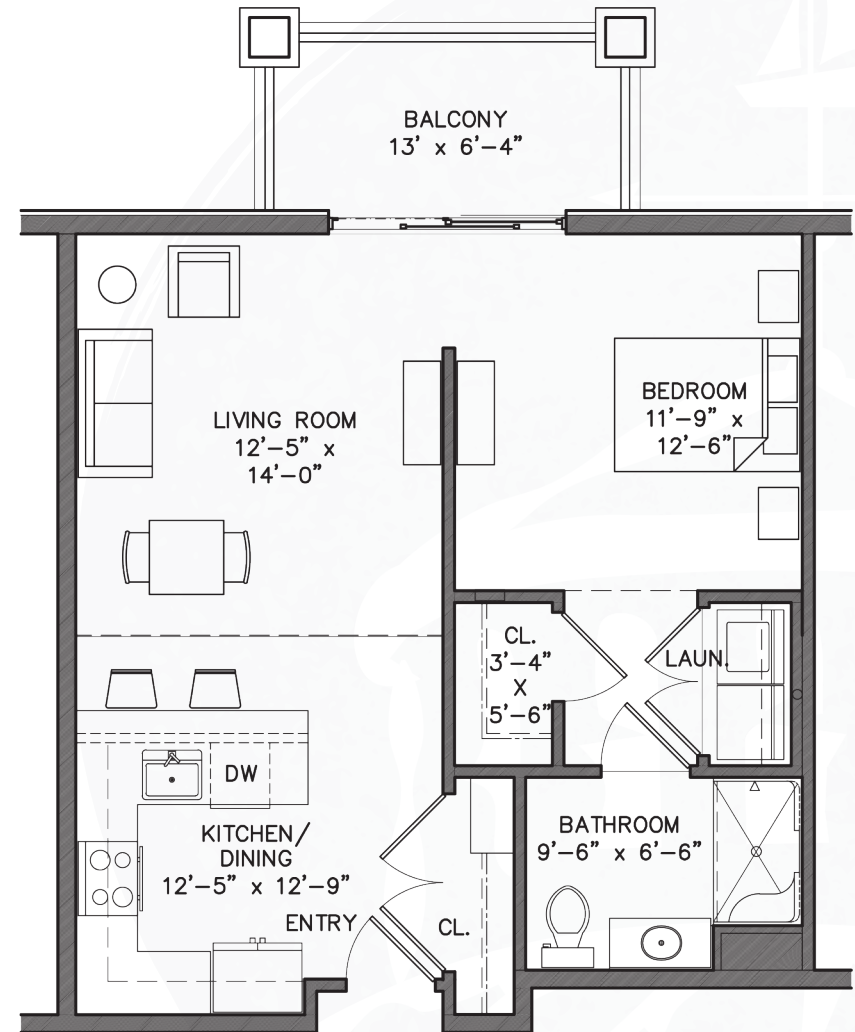

THE LODGE

at Truitt Homestead

FLOOR PLANS

Standard Unit - Type 3 SF: 674

Room Number 112, 230, 332

HIGHLIGHTS

U shaped kitchen with breakfast bar seating and the largest of all standard apartments.

All square footages and renderings are approximations and subject to change without notice. Schematics may change during construction.