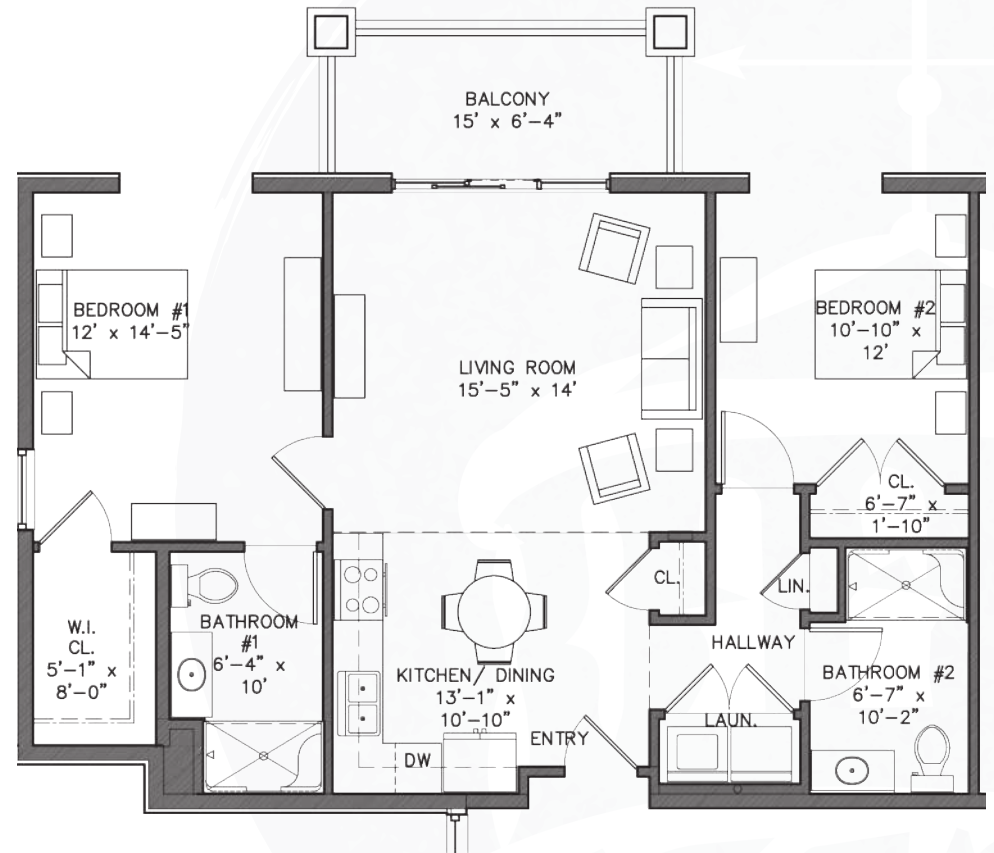

## FLOOR PLANS

**Two Bedroom - Type 1A** SF: 1015  
**Room Number** 115, 201, 233, 301, 335

### HIGHLIGHTS

*L-shaped kitchen. Master suite with private bath. Slightly larger than Type 1.*

*All square footages and renderings are approximations and subject to change without notice. Schematics may change during construction.*