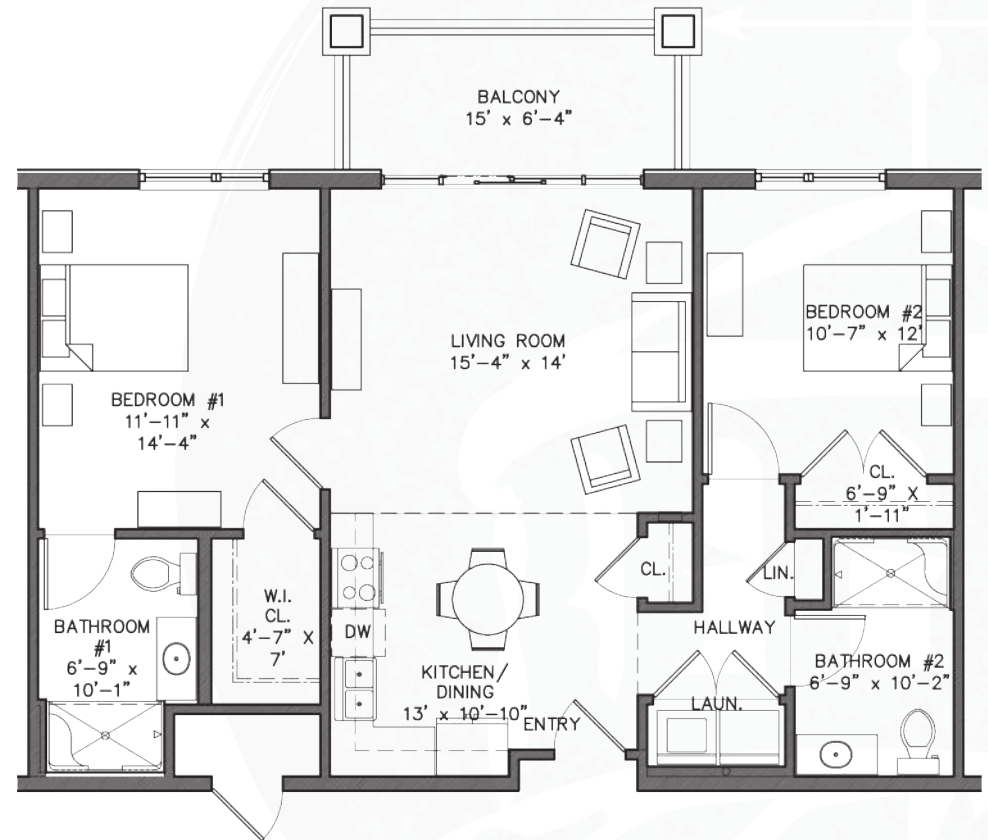

THE LODGE

at Truitt Homestead

FLOOR PLANS

Two Bedroom - Type 1 SF: 995

Room Number 109, 110, 111, 227, 228, 229, 329, 330, 331

HIGHLIGHTS

L-shaped kitchen. Master suite with private bath.

All square footages and renderings are approximations and subject to change without notice. Schematics may change during construction.