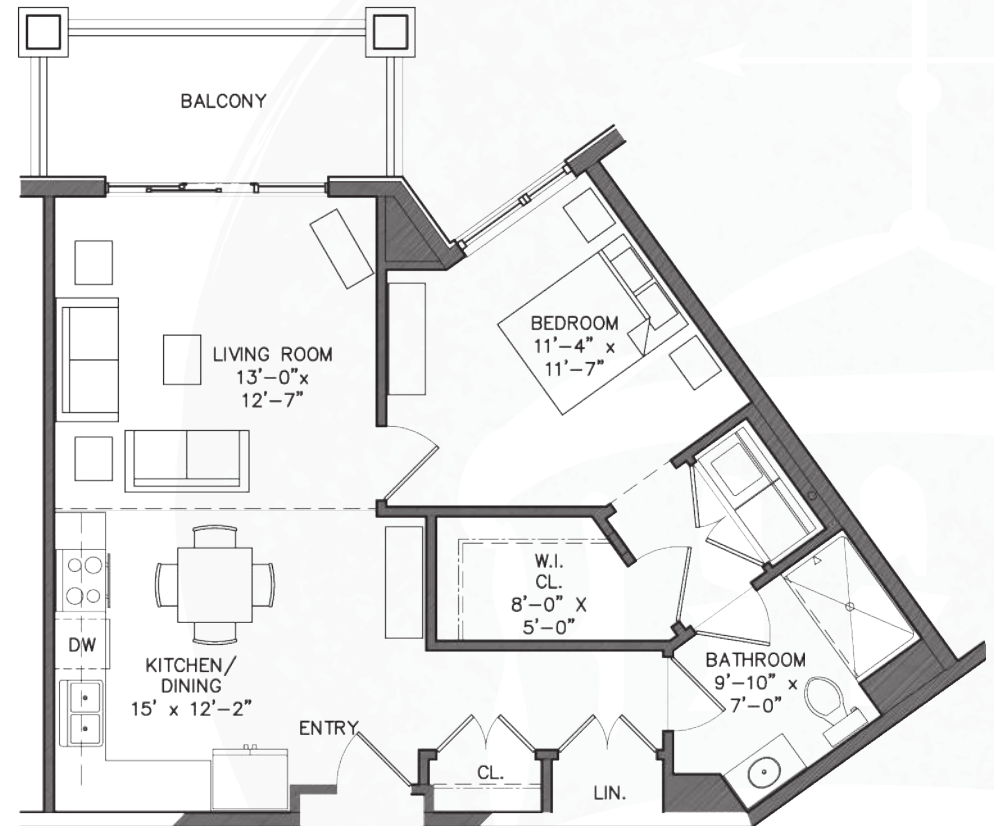

THE LODGE

at Truitt Homestead

FLOOR PLANS

One Bedroom Deluxe - Type 4 SF: 779

Room Number 214, 220, 314, 322

HIGHLIGHTS

L-shaped kitchen. Unique bedroom layout. Expanded walk-in closet and two closets for pantry/linens.

All square footages and renderings are approximations and subject to change without notice. Schematics may change during construction.

36233 Farm Lane, Rehoboth Beach, DE 19971

302-232-6372

team@truittlodge.com