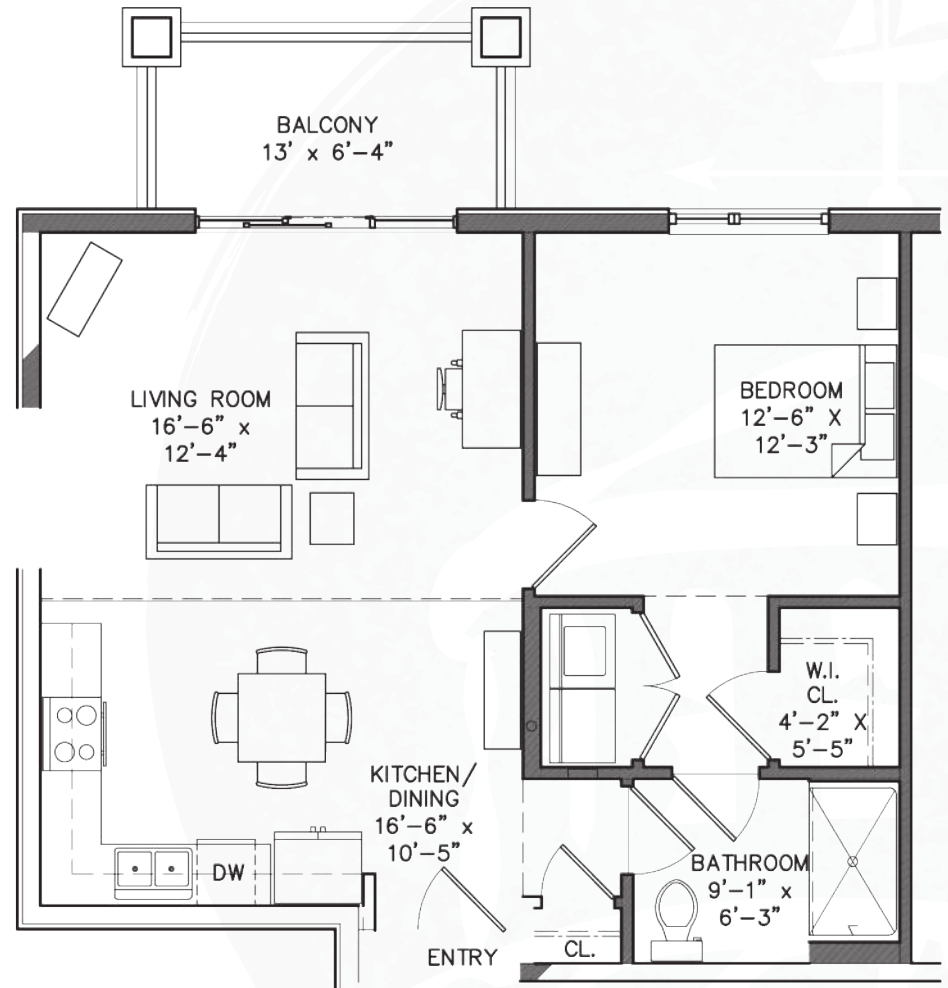

THE LODGE

at Truitt Homestead

FLOOR PLANS

One Bedroom Deluxe - Type 2 SF: 761

Room Number 202, 302

HIGHLIGHTS

Extended kitchen and living room areas. L-shaped kitchen.

All square footages and renderings are approximations and subject to change without notice. Schematics may change during construction.