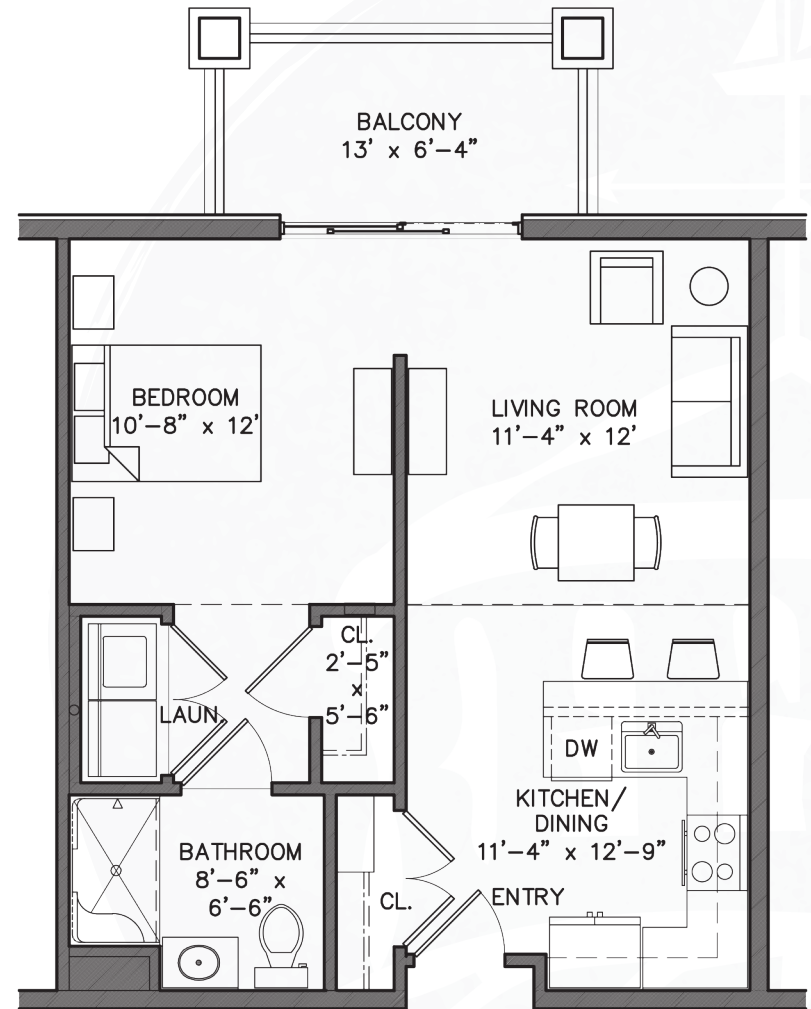

## FLOOR PLANS

**Standard Unit - Type 1** SF: 598

Room Number 203, 206, 303, 306

### HIGHLIGHTS

*U-shaped kitchen with breakfast bar seating.*

*All square footages and renderings are approximations and subject to change without notice. Schematics may change during construction.*

36233 Farm Lane, Rehoboth Beach, DE 19971